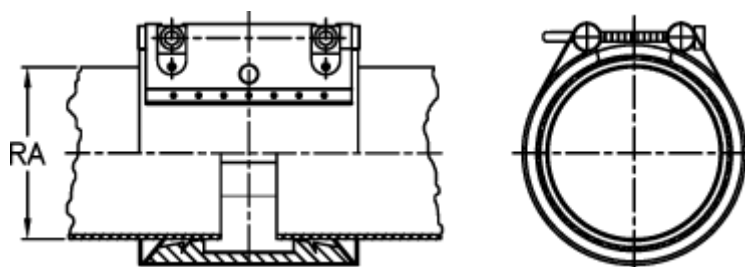

# Data Sheet

Article number: 025748400189

Description: Norma Connect pipe coupling  
GRIP E W2 Ø=189,0 NBR, 10 bar

## Measures

---

Note = Kontakt os for yderligere informationer.

RA = 189